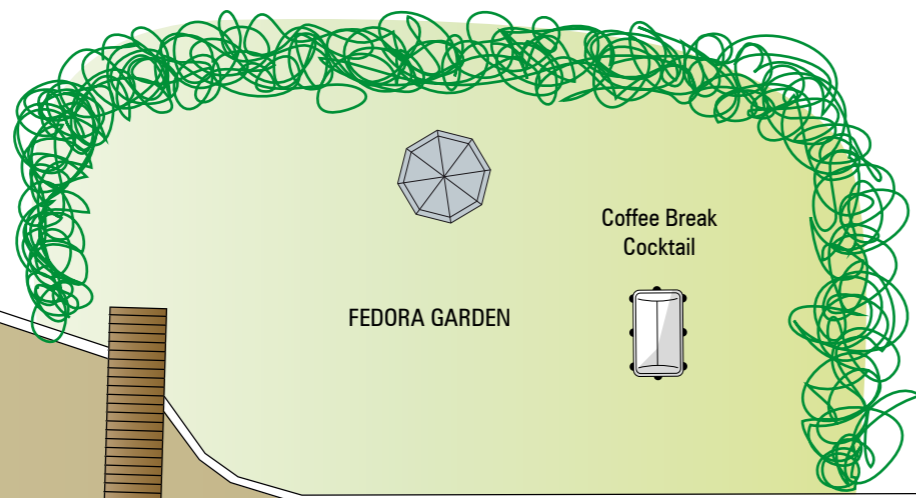

Hotel Splendid

LAGO MAGGIORE

BEACH

FEDORA GARDEN

Coffee Break
Cocktail

	GIORDANO (TV)	FEDORA A+B+C	FEDORA A	FEDORA B	FEDORA C	ITALIA	SIBERIA A	SIBERIA B
SqM	55	142,5	47,5	47,5	47,5	95	22	30
Size	5X11x3,30h	15X9,50x3,30h	5X9,50x3,30h	5X9,50x3,30h	5X9,50x3,30h	6X13,50 + 2,80X5 x 2,80h	3,20X6,80x2.80h	440X6,80x2,80h
Way in room	1,60X2,30	1,40 X2,30H	1,40X2,30H	1,40X2,30H	1,40X2,30H	1,40X2,30H	1,40X2,30H	1,40X2,30H
Kw	50	50	50	50	50	50	10	10
Theatre	40	120	30	30	30	80	16	20
School	20	60	20	20	20	50		
U-shape	22	40	22	22	22	30	14	16
Bord room	18	34	20	20	20	22	12	14
Cabaret	16	48	16	16	16	40	10	10
Cocktail	30	120	25	25	25	80	20	25
Gala	20	60	20	20	20	40	10	14

	MAIN HALL	HALL ITALIA	PIAZZETTA	GARDEN FEDORA	BAR	RESTAURANT	RESTAURANT FEROLO	RESTAURANT PALLANZA	RESTAURANT STRESA
SqM	80	28	165	800	110	252	75	106	71
Size	14,40X5,60X3.30h	7,85x3,55x2.55h	13,00x12.50	25,00x35	14,70x7,50x2,95h	21,94x13.30x2.93h	13.30x5,65x2.93h	13.30x8x2.93h	8.7x8,19x2,93h
Way in room	2,00x2,30	1,40X2,30	2,00x2,30		2,00x2,30	1,40X2,30	1,40X2,30	1,40X2,30	1,40X2,30
Kw	50	10	50	50	50	50	50	50	50
Theatre							50		
School							25		
U-shape							25		
Bord room							20		
Cabaret							24		
Cocktail			150	350	150	250	60	120	60
Gala				200		200	50	100	50
Buffet			80	200		150	40	60	50
Terrace						80	15	40	30